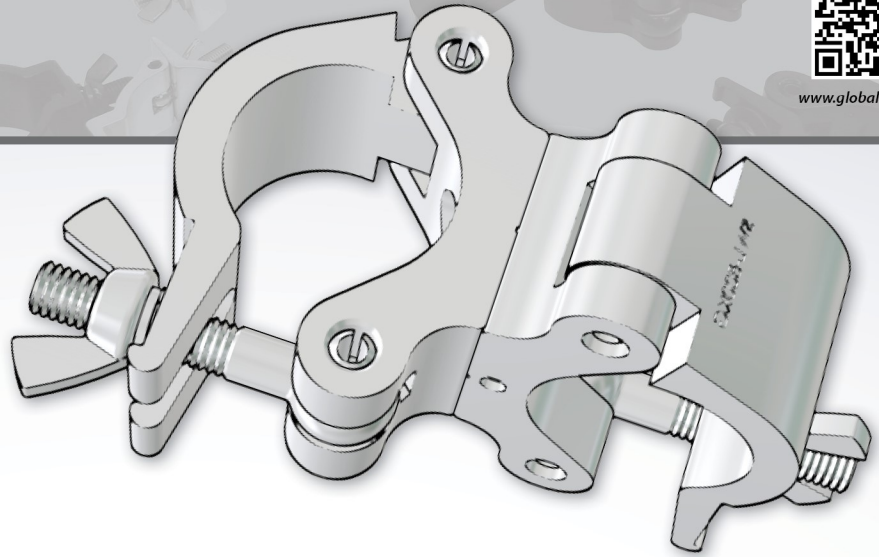

Pro Swivel Clamp

Heavy Duty Dual Swivel Clamp
For 50mm Tubing

- Max: 1100 lbs. (500Kgs)
- TUV Approved
- List Price: \$40.95

Compatible With