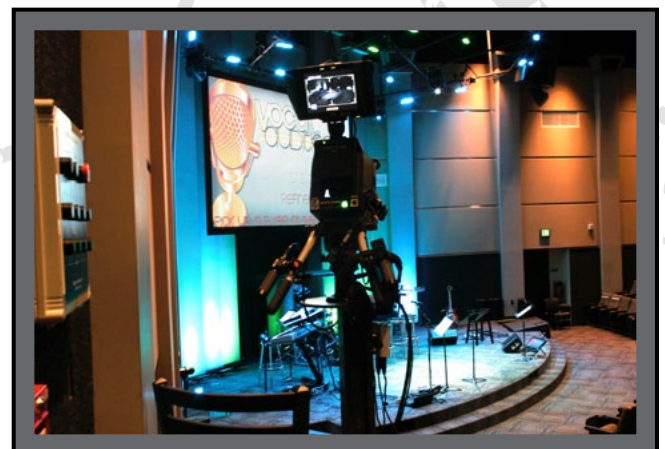

Saddleback Refinery

Lake Forest, CA

Project

scope: sound, video, and lighting systems implementation

rooms: the refinery student center
the refinery gymnasium
the refinery commons

seating: 900

project type: new construction

contact: greg baker
technical director
949-609-8000

url: saddleback.com

Saddleback Refinery

Lake Forest, CA

Saddleback Church's Refinery is a 900-seat, 90-degree-wide, multipurpose worship and performance center for young people at Saddleback Church in Lake Forest, CA. The new facility derives its distinctive name from the church's avowed aim to "Refine young children into adulthood." The reported budget was \$2 million.

CCI Solutions started with the original design from long time partner Acoustic Dimensions. As often happens, particularly with high tech youth and childrens' ministry facilities, the project scope expanded and owner ministry objectives morphed. CCI Solutions worked with the Saddleback staff to design and implement the systems to meet both Saddleback's needs and to stay true to the original design concepts.