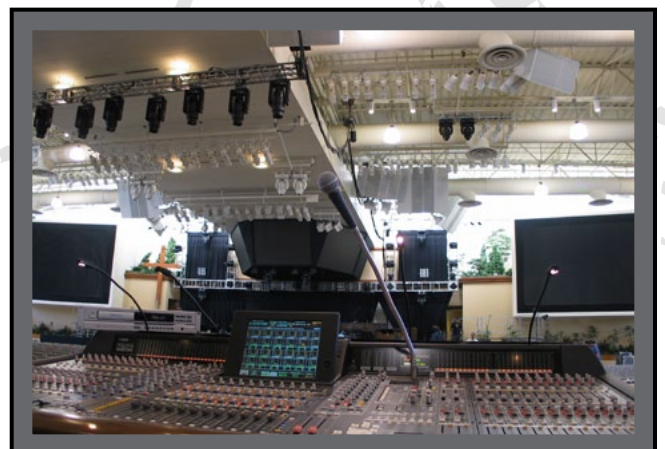

Saddleback Worship Center

Lake Forest, CA

Project

scope: sound system implementation
room: worship center
seating: 4,000
project type: new construction
contact: greg baker
technical director
949-609-8000
url: saddleback.com

Saddleback Worship Center

Lake Forest, CA

Saddleback Church, one of the country's largest churches, serves the Southern California community through numerous worship venues in addition to its global outreach programs and internet campus. In more than three decades of ministry in South Orange County, God has continued to expand the church's influence, as well as the influence of best selling author and Senior Pastor Rick Warren. Currently, Saddleback Church has more than 200 ministries serving the church and community while one in nine people in the area call Saddleback their church home.

With such a large presence and impact, it was critical for the main campus in Lake Forest to have an audio system that will produce a clearly heard message from Pastor Warren while handling the wide range of worship styles used. Acoustically, the biggest challenge of Saddleback's Worship Center is the glass that runs floor to ceiling on both side walls in the cube-shaped room. Despite the beautiful view, acoustically this provided a great challenge that was overcome by placing many delay fills strategically to cover the seating areas without energizing the glass and walls.