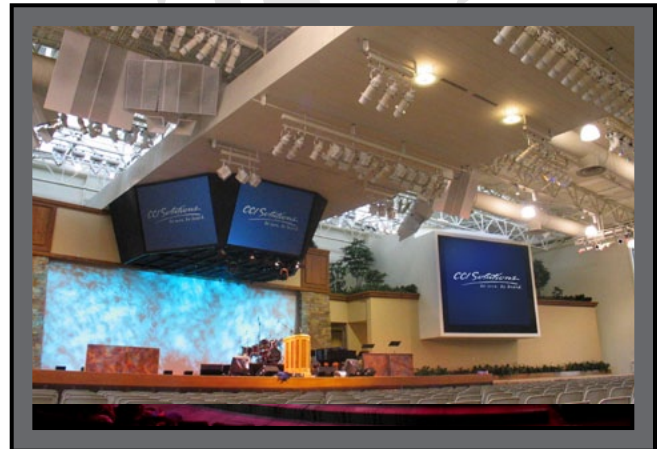

Saddleback Worship Center

Lake Forest, CA

Project

scope: sound system implementation
room: worship center
seating: 4,000
project type: new construction
contact: greg baker
technical director
949-609-8000
url: saddleback.com

Saddleback Worship Center

Lake Forest, CA

Saddleback Church, one of the country's largest churches, serves the Southern California community through numerous worship venues in addition to its global outreach programs and internet campus. In more than three decades of ministry in South Orange County, God has continued to expand the church's influence, as well as the influence of best selling author and Senior Pastor Rick Warren. Currently, Saddleback Church has more than 200 ministries serving the church and community while one in nine people in the area call Saddleback their church home.

With such a large presence and impact, it was critical for the main campus in Lake Forest to have an audio system that will produce a clearly heard message from Pastor Warren while handling the wide range of worship styles used. Acoustically, the biggest challenge of Saddleback's Worship Center is the glass that runs floor to ceiling on both side walls in the cube-shaped room. Despite the beautiful view, acoustically this provided a great challenge that was overcome by placing many delay fills strategically to cover the seating areas without energizing the glass and walls.

The main Saddleback Campus includes the worship center, children's ministry center, the Refinery (student center), and various other venues across their 140 acre Lake Forest campus.