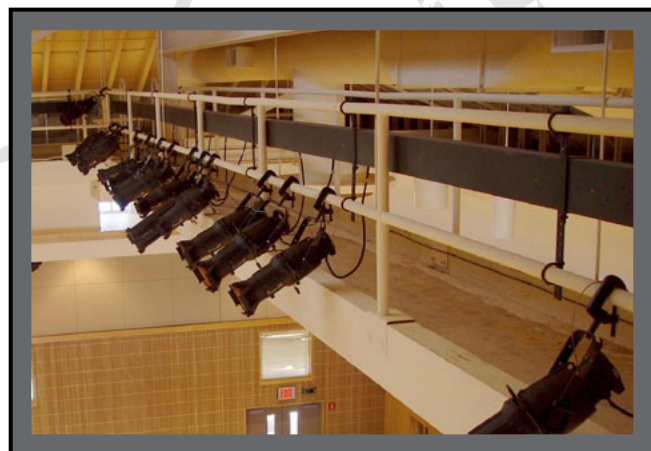

url: sequimcommunitychurch.com

When Sequim Community Church started the design of its new building, it began with the community in mind. Their multi-use building is used for a wide range of activities including; community events, youth events, concerts and a weekly contemporary worship service, which includes drama productions, video presentations, practical messages and inspiring music.

The fastest growing church on the Olympic Peninsula, Sequim Community Church has a passion for reaching its community. The exploding growth led Senior Pastor Scott Koenigsaecker to explore new worship facility options and other facility needs of the church. The research of such needs brought a consensus that not only was additional worship space needed, but there were other space issues that needed to be addressed. SCC has an established congregation among Sequim's large retirement community, but are also very outreach oriented and have been extremely successful at reaching younger families and youth.

A contemporary worship facility was needed for the growing church, but a facilities assessment also raised the awareness of a need for additional space capable of handling large recreation activities, performing arts, and other multi-purpose uses.