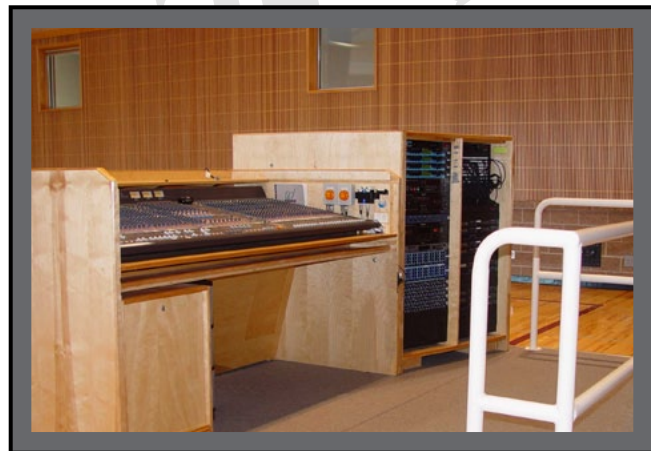

Project

scope: acoustical consulting
sound, video, and lighting
design and implementation

architect: taylor-gregory

rooms: contemporary worship center
gymnasium

seating: 600

project type: new construction

contact: dr. scott koenigsaecker
senior pastor
360-683-4194

url: sequimcommunitychurch.com