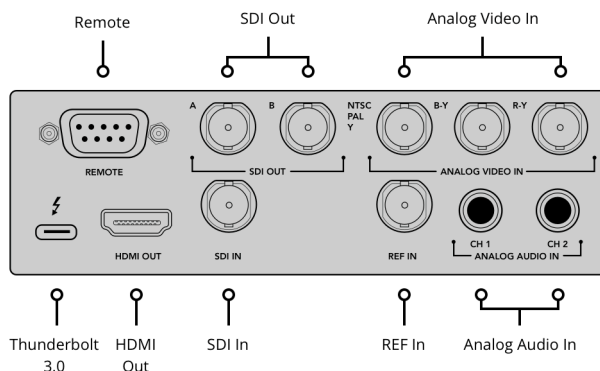

UltraStudio HD Mini

UltraStudio HD Mini features professional broadcast quality connections that include 3G-SDI, analog YUV and composite NTSC/PAL video inputs, along with a reference input. There are also two 1/4" audio connections for analog audio input that work with balanced and HiFi sources. In addition, UltraStudio HD Mini can remote control professional broadcast decks using the built in RS-422 connection. For output, you get dual link 3G-SDI with fill and key, and an HDMI connection for monitoring video with a big screen television!

$495

Connections

SDI Video Inputs

1 x 3Gb/s SD/HD switchable.

SDI Video Outputs

2 x 3Gb/s SD/HD switchable, supports fill and key.

SDI Rates

270Mb, 1.5G, 3G

Optical SDI

None

HDMI Video Inputs

None

HDMI Video Outputs

1 x HDMI 1.4b type A connector.

Analog Video Inputs

Y, B-Y, R-Y/NTSC/PAL.

Analog Video Outputs

None

Analog Audio Inputs

2 x 1/4 inch jack connectors for balanced and unbalanced analog audio.

Analog Audio Outputs

None, embedded audio only.

SDI Audio Inputs

16 Channels embedded in SD and HD.

SDI Audio Outputs

16 Channels embedded in SD and HD.

HDMI Audio Outputs

2 Channels embedded in SD and HD.

Timecode Connection

None. RP-188 only.

Reference Input

Tri-Sync or Black Burst.