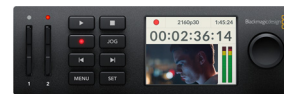

HyperDeck Studio Mini

HyperDeck Studio Mini is a portable broadcast quality deck that records ProRes onto commonly available SD cards. You get 6G-SDI for recording all formats up to 2160p30, dual SD card slots for non-stop recording, a built in LCD screen and familiar VTR style front panel controls, all in a design that can be used on the desktop or in 1/3 of a standard rack space! HyperDeck Studio Mini also features 720p and 1080p 4:4:4 file support with fill and key outputs so it can be used as source to provide broadcast graphics to live production switchers for downstream keying over live video!

\$695

Connections

SDI Video Inputs

1

SDI Video Outputs

2

SDI Rates

270Mb, 1.5G-SDI, 3G-SDI, 6G-SDI

SDI Audio Outputs

16 channels embedded in SD and HD in QuickTime files.

HDMI Audio Inputs

None.

HDMI Audio Outputs

8 channels embedded in SD, HD and UHD in QuickTime files.

Reference Input

Tri-Sync or Black Burst.