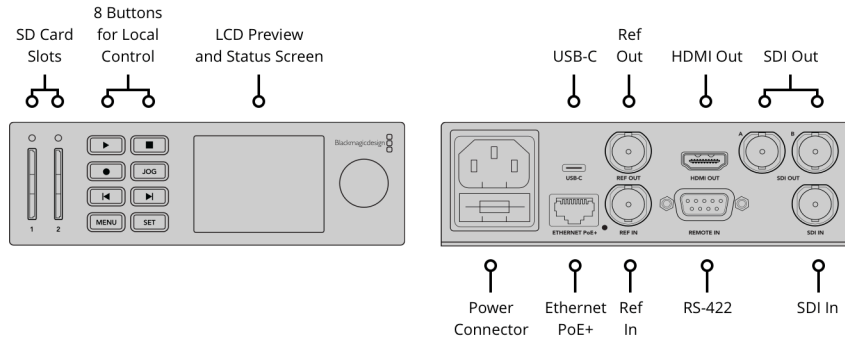

HyperDeck Studio Mini

HyperDeck Studio Mini is a portable broadcast quality deck that records ProRes onto commonly available SD cards. You get 6G-SDI for recording all formats up to 2160p30, dual SD card slots for non-stop recording, a built in LCD screen and familiar VTR style front panel controls, all in a design that can be used on the desktop or in 1/3 of a standard rack space! HyperDeck Studio Mini also features 720p and 1080p 4:4:4 file support with fill and key outputs so it can be used as source to provide broadcast graphics to live production switchers for downstream keying over live video!

SDI Audio Outputs

16 channels embedded in SD and HD in QuickTime files.

HDMI Audio Inputs

None.

HDMI Audio Outputs

8 channels embedded in SD, HD and UHD in QuickTime files.

Reference Input

Tri-Sync or Black Burst.

Reference Generator

Tri-Sync or Black Burst.

Computer Interface

1 x USB 2.0 type C for software updates and HyperDeck Utility software control. Please refer to either the Manual or the Information Note at www.blackmagicdesign.com/support for compatible media.