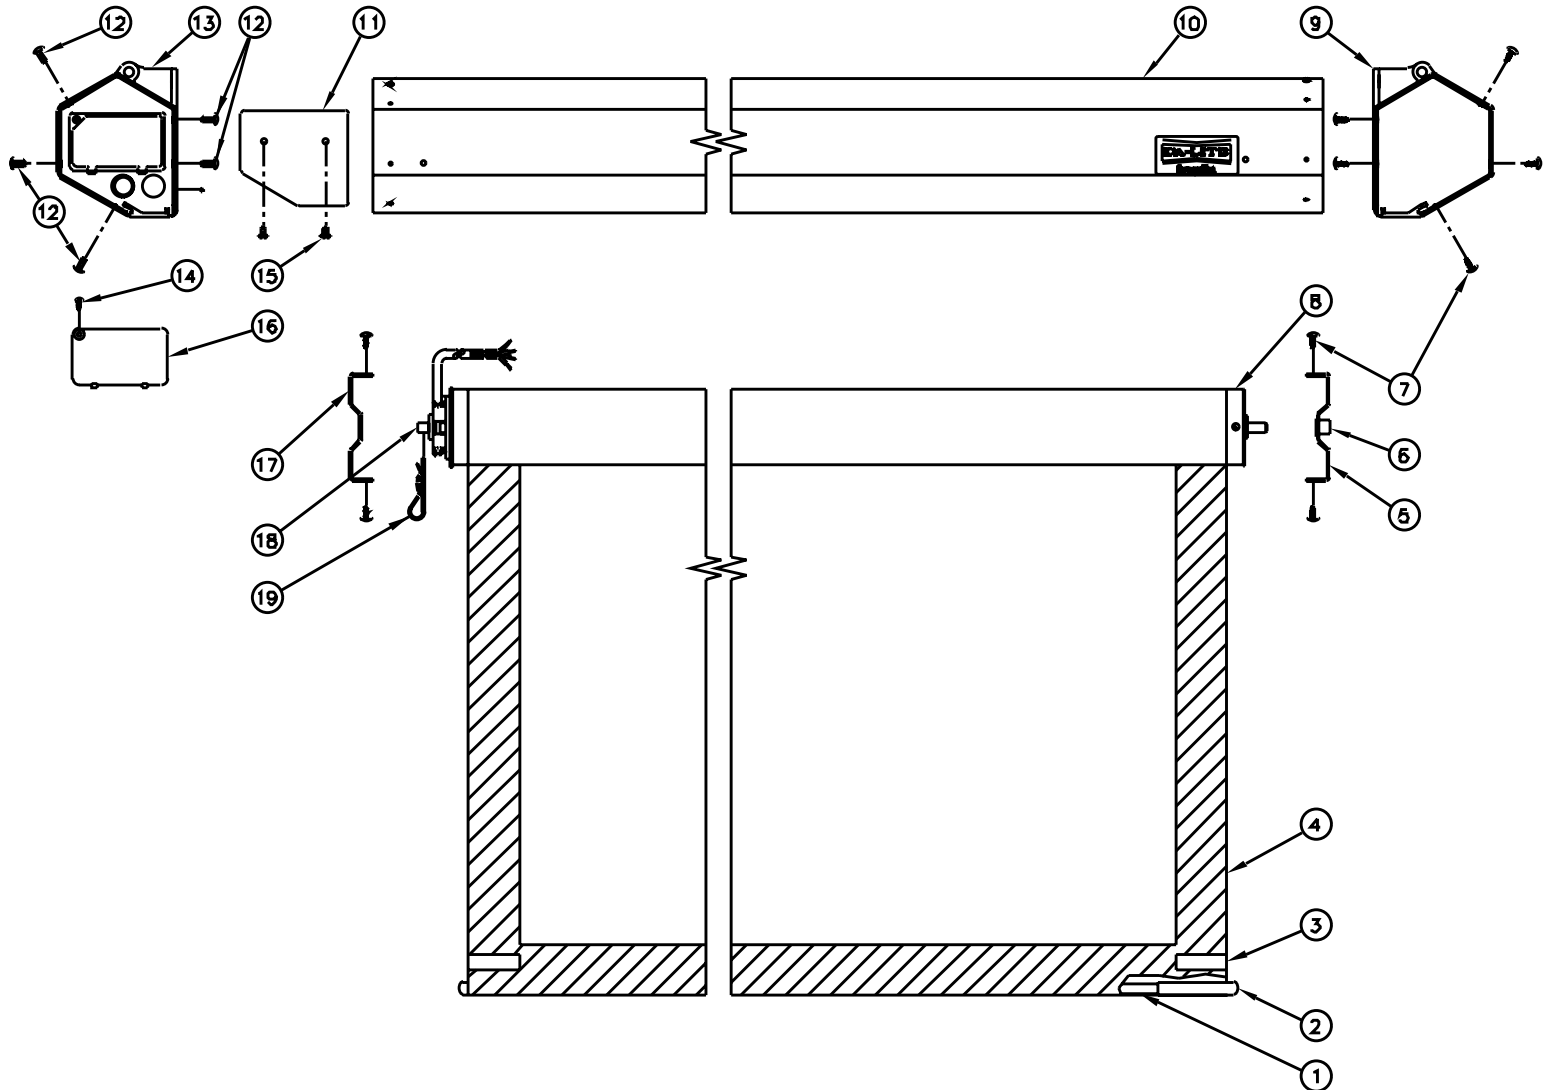

# Cosmopolitan Electrol

Parts List

Diagram Number	Da-Lite Number	Description	Quantity Required	List Price Each
1	46339	Slat, 3/8" diam. for 60" and 72" diag. screens	1	\$6.30
	46340	Slat, 3/8" diam. for 70" and 84" diag. screens	1	\$6.90
	46341	Slat, 3/8" diam. for 84", 96" diag., 100" diag., 92" diag. and 94" diag. screens	1	\$7.20
	46342	Slat, 3/8" diam. for 8", 120" diag., 106" diag. and 109" diag. screens	1	\$8.30
	74936	Slat, 3/8" diam. for 110" diag. and 113" diag. screens	1	\$8.80
	46343	Slat, 3/8" diam. for 9", 119" diag. and 123" diag. screens	1	\$9.30
	34916	Slat, 3/8" diam. for 130" diag. screens	1	\$9.70
	46344	Slat, 3/8" diam. for 10", 150" diag., 133" diag. and 137" diag. screens	1	\$10.20
	46345	Slat, 3/8" diam. for 9" x 12", 180" diag., 159" diag. and 164" diag. screens	1	\$12.40
	2	46763	Slat cap, black	2
83383		Tape for pocket, black	2	\$0.58
3	91876	Tape for pocket, black (not shown)	2	\$0.58
	4a	Fabric only. See 4b for fabric and roller assembly. HDTV (16:9) Format		
	83796	Fabric, Matte White 45" x 80" - 92" diag.	1	\$193.00
	92762	Fabric, High Contrast Matte White 45" x 80" - 92" diag.	1	\$209.00
	84108	Fabric, Video Spectra 1.5 45" x 80" - 92" diag.	1	\$209.00