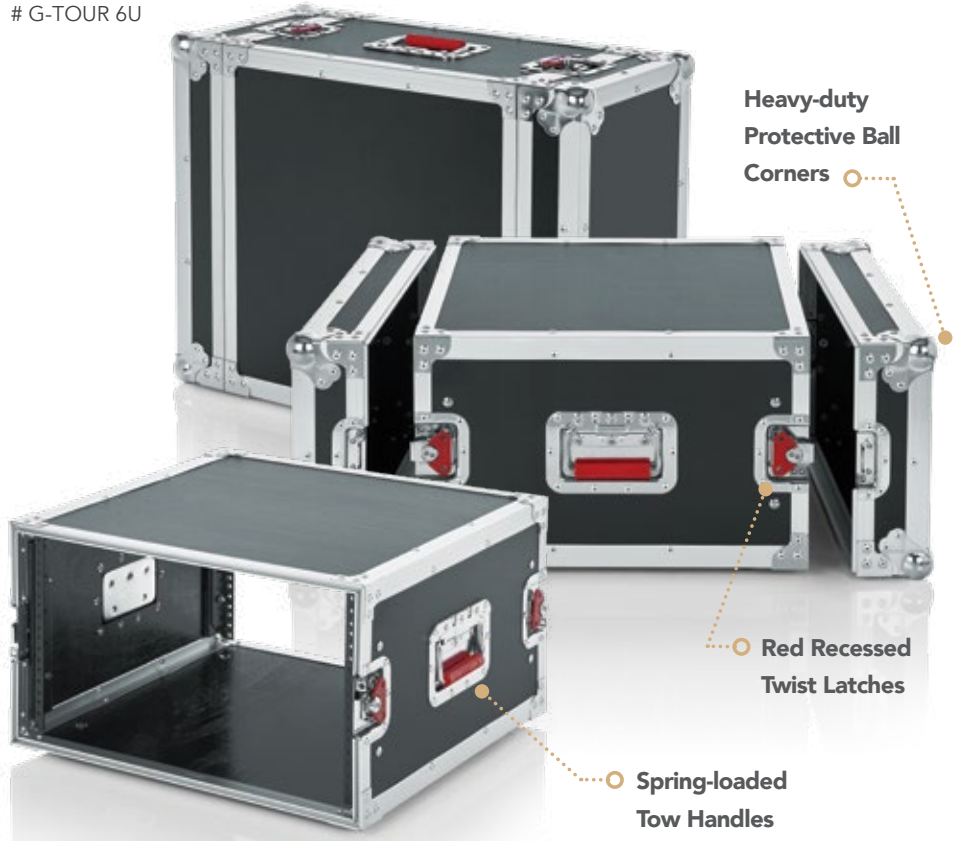

G-TOUR™ Series

STANDARD RACK CASES

DETAILS

- Thick Plywood Construction with Laminated Exterior
- Tongue and Groove Extruded Aluminum Valance
- Heavy-Duty Commercial-Grade Plated Hardware
- 3.2mm Thick Front and Rear Rack Rails

Featured Model
G-TOUR 6U

2U, Standard Rack Flight Case

UNITS: 2
MODEL: G-TOUR 2U

4U, Standard Rack Flight Case

UNITS: 4
MODEL: G-TOUR 4U

4U, Standard Rack Flight Case, w/ Wheels

UNITS: 4
MODEL: G-TOUR 4UW

6U, Standard Rack Flight Case

12U, Standard Rack Flight Case w/ Casters

UNITS: 12
MODEL: G-TOUR 12U CAST

12U, 24" Deep Rack Flight Case w/ Casters

UNITS: 12
MODEL: G-TOUR12UCA-24D

14U, Standard Rack Flight Case w/ Casters

UNITS: 14
MODEL: G-TOUR 14U CAST

16U, Standard Rack Flight Case w/ Casters

UNITS: 16
MODEL: G-TOUR 16U CAST

16U, 24" Deep Rack Flight Case w/ Casters

UNITS: 16
MODEL: G-TOUR16UCA-24D