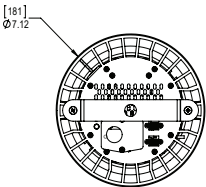

DIMENSIONS

Chroma-Q and all associated product names are recognised trademarks, for more information visit www.chroma-q.com/trademarks. The rights and ownership of all trademarks are recognised. Whilst every effort has been made to ensure that the information is correct, Chroma-Q accepts no liability for errors or omissions. Technical specifications and data are provided for guidance only. Because we constantly aim to improve our products, we reserve the right to amend or alter at any time and without prior notice, the specifications of any product. E&OE.