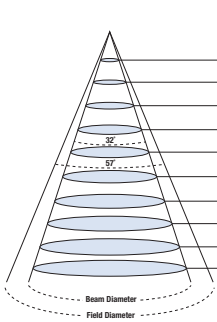

Chroma-Q®
BRILLIANT SOLUTIONS

Specification Sheet - Version: 1.3

**Chroma-Q® Inspire XT
RGBW LED House Light
Part No: CHINHLRGBWXT**

PHOTOMETRICS

WITH NARROW LENS (PREINSTALLED)

	Throw Distance		Field Spread		Beam Spread		Full On	
	M	FT	M	FT	M	FT	LLX	FC
1	3.3		1.1	3.6	0.6	1.9	23315	2166
2	6.6		2.2	7.1	1.1	3.8	5829	541.5
3	9.8		3.3	10.7	1.7	5.6	2591	240.7
4	13.1		4.3	14.3	2.3	7.5	1457	135.4
5	16.4		5.4	17.8	2.9	9.4	933	86.6
6	19.7		6.5	21.4	3.4	11.3	648	60.2
7	23		7.6	24.9	4	13.2	476	44.2
8	26.2		8.7	28.5	4.6	15.1	364	33.8
9	29.5		9.8	32.1	5.2	16.9	288	26.7
10	32.8		10.9	35.6	5.7	18.8	233	21.7

WITH MEDIUM SPREADER LENS

Fixture Model Inspire XT Medium Field 105' Beam 44' Candelas 7898 Cd Lumens 7552 lm Watts 135 w Lumen/w 55.9 w