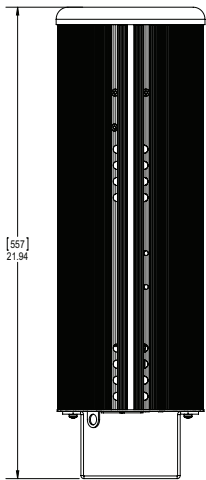

DIMENSIONS

Chroma-Q and all associated product names are recognised trademarks, for more information visit www.chroma-q.com/trademarks. The rights and ownership of all trademarks are recognised. Whilst every effort has been made to ensure that the information is correct, Chroma-Q accepts no liability for errors or omissions. Technical specifications and data are provided for guidance only. Because we constantly aim to improve our products, we reserve the right to amend or alter at any time and without prior notice, the specifications of any product. E&OE.