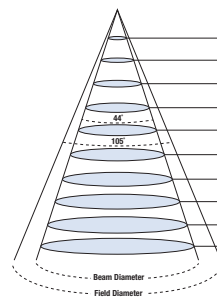

Throw Distance		Field Spread		Beam Spread		Full On	
	M	FT	M	FT	M	FT	LLX	FC
1	3.3		2.6	8.6	0.8	2.7	7898	733.7
2	6.6		5.2	17.1	1.6	5.3	1975	183.4
3	9.8		7.8	25.7	2.4	8	878	81.5
4	13.1		10.4	34.2	3.2	10.6	494	45.9
5	16.4		13	42.8	4	13.3	316	29.3
6	19.7		15.6	51.3	4.8	15.9	219	20.4
7	23		18.2	59.9	5.7	18.6	161	15
8	26.2		20.9	68.4	6.5	21.2	123	11.5
9	29.5		23.5	77	7.3	23.9	98	9.1
10	32.8		26.1	85.5	8.1	26.5	79	7.3

WITH WIDE SPREADER LENS