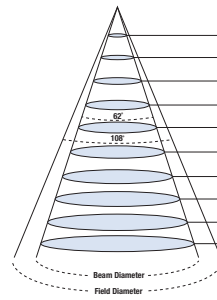

Throw Distance		Field Spread		Beam Spread		Full On	
	M	FT	M	FT	M	FT	LLX	FC
1	3.3		2.8	9	1.2	3.9	6790	630.8
2	6.6		5.5	18.1	2.4	7.9	1696	157.7
3	9.8		8.3	27.1	3.6	11.8	754	70.1
4	13.1		11	36.1	4.8	15.8	424	39.4
5	16.4		13.8	45.2	6	19.7	272	25.2
6	19.7		16.5	54.2	7.2	23.7	189	17.5
7	23		19.3	63.2	8.4	27.6	139	12.9
8	26.2		22	72.3	9.6	31.5	106	9.9
9	29.5		24.8	81.3	10.8	35.5	84	7.8
10	32.8		27.5	90.3	12	39.4	68	6.3