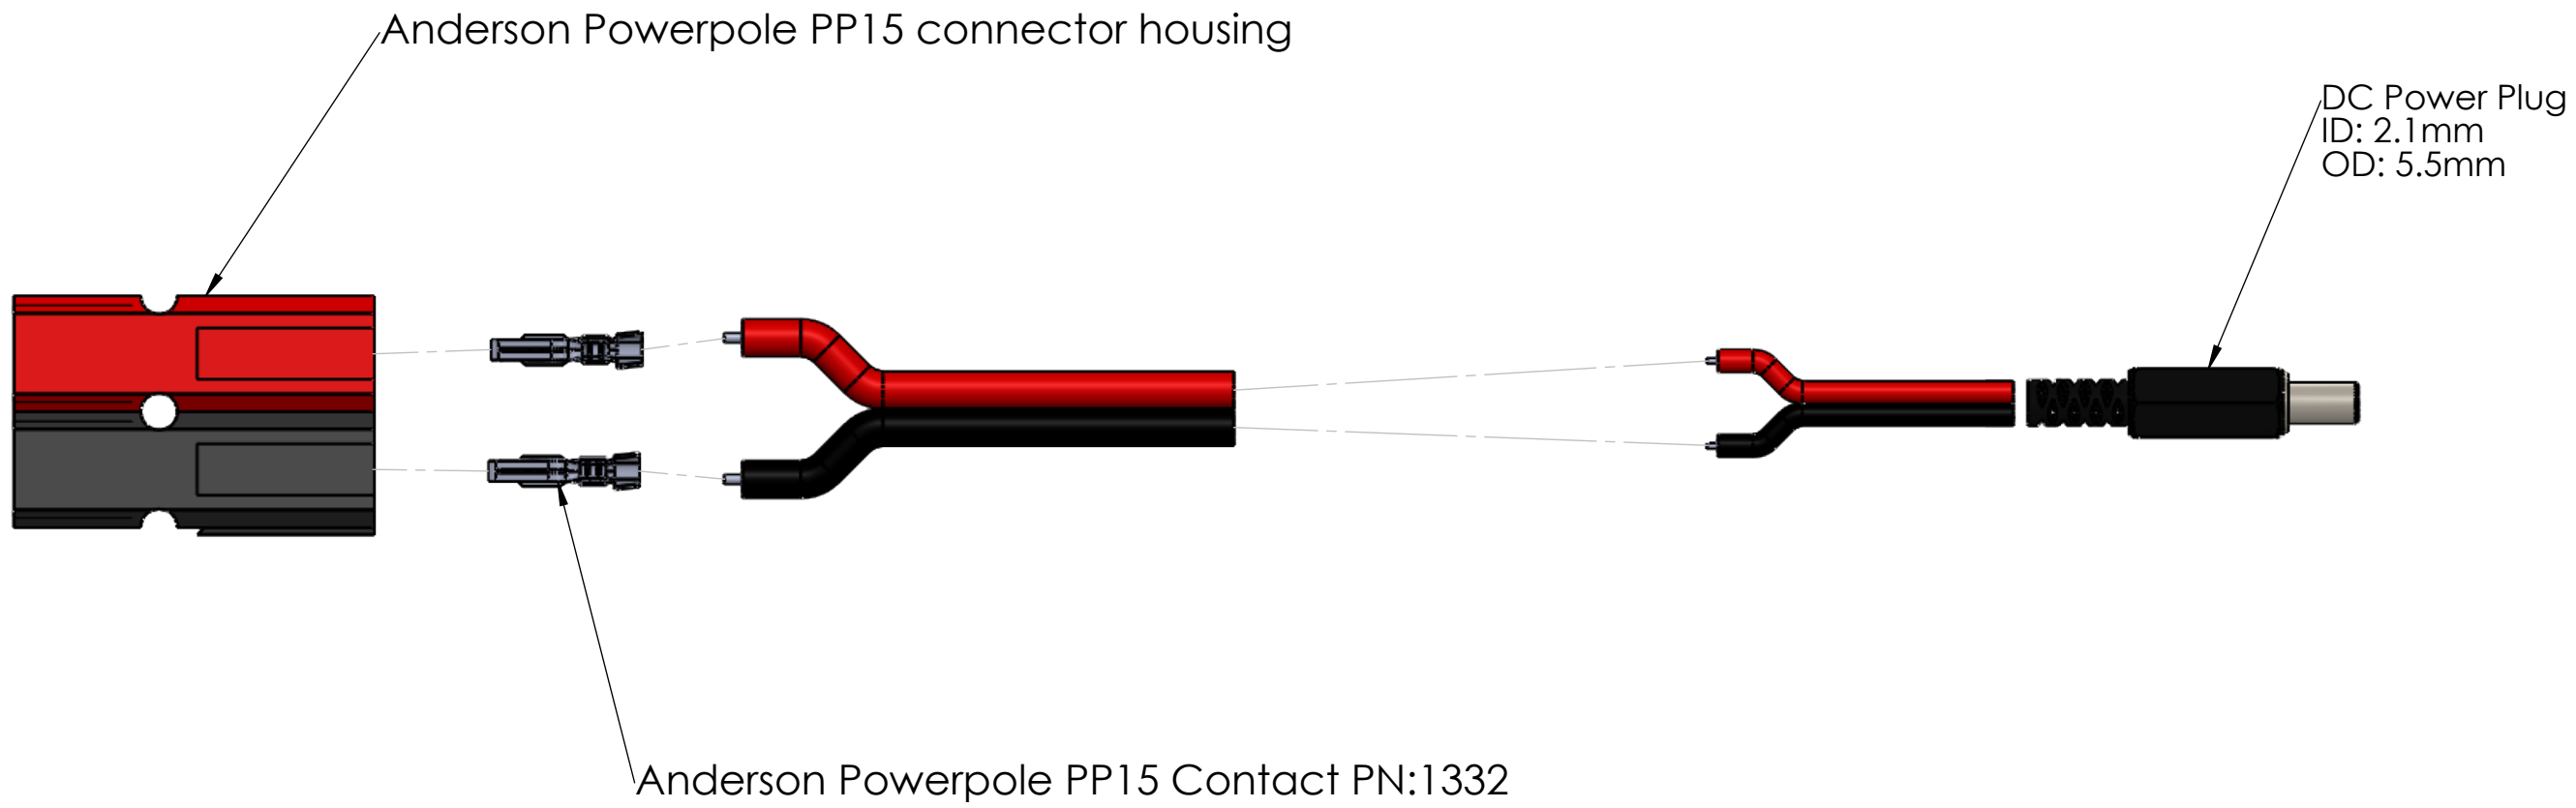

PP15 Housing Color:	Voltage Polarity:	DC Plug Contact:
Red	+12V	Inside Diameter Contact
Black	-12V	Outside Diameter Contact

DATE		REV.	DESCRIPTION	DWN	APPD
12/17/19	1	Initial Release		SM	MG

**PROPRIETARY AND CONFIDENTIAL**