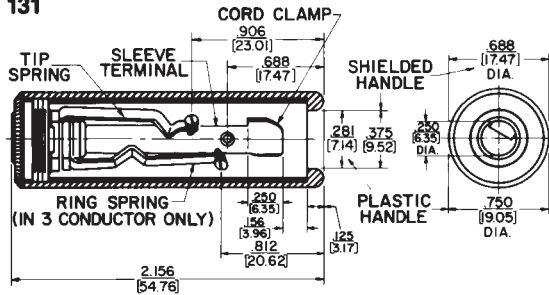

1/4" EXTENSION JACKS (in-line) and 1/4" SPEAKER JACKS

121, 131

830, 1230

CCI Solutions
be seen. be heard.

For more information or to order call
1-800-426-8664 or visit www.ccisolutions.com