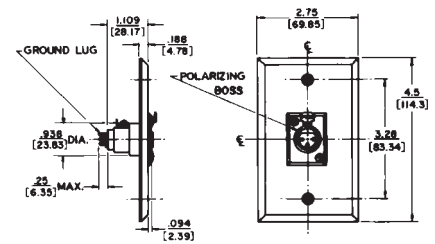

Q-G® WALL PLATE RECEPTACLES

G(*)M WALL PLATE RECEPTACLE

Wall plate with one B3M or B4M male receptacle mounted (in "D"-shaped hole to prevent turning) on standard single electrical outlet box. Cover mounting screws included.

J(*)F WALL PLATE RECEPTACLE

Wall plate with one, D3F or D4F female receptacle. Mounts on standard single electrical outlet box. Cover mounting screws included.

H(*)M WALL PLATE RECEPTACLE

Wall plate with two, B3M or B4M male receptacles mounted (in "D"-shaped holes to prevent turning) on standard single electrical outlet box. Cover mounting screws included.

K(*)F WALL PLATE RECEPTACLE

Wall plate with two, D3F or D4F female receptacles. Mounts on standard single electrical outlet box. Cover mounting screws included.

CCI Solutions
be seen. be heard.

For more information or to order call
1-800-426-8664 or visit www.ccisolutions.com

DIMENSIONS ARE FOR REFERENCE ONLY
Inch
(mm)

NOTE: Contact your Switchcraft Representative for price and delivery.