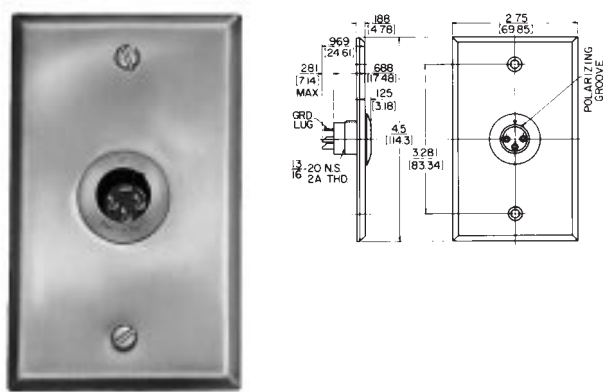

Q-G® WALL PLATE RECEPTACLES

G(*)M WALL PLATE RECEPTACLE

Wall plate with one B3M or B4M male receptacle mounted (in "D"-shaped hole to prevent turning) on standard single electrical outlet box. Cover mounting screws included.

J(*)F WALL PLATE RECEPTACLE

Wall plate with one, D3F or D4F female receptacle. Mounts on standard single electrical outlet box. Cover mounting screws included.

H(*)M WALL PLATE RECEPTACLE

Wall plate with two, B3M or B4M male receptacles mounted (in "D"-shaped holes to prevent turning) on standard single electrical outlet box. Cover mounting screws included.

K(*)F WALL PLATE RECEPTACLE

Wall plate with two, D3F or D4F female receptacles. Mounts on standard single electrical outlet box. Cover mounting screws included.

CCI Solutions
be seen. be heard.

For more information or to order call
1-800-426-8664 or visit www.ccisolutions.com

DIMENSIONS ARE FOR REFERENCE ONLY
Inch
(mm)

NOTE: Contact your Switchcraft Representative for price and delivery.