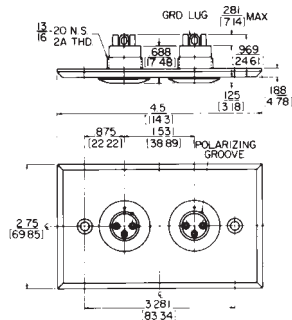

Q-G® WALL PLATE RECEPTACLES

G(*)M WALL PLATE RECEPTACLE

Wall plate with one B3M or B4M male receptacle mounted (in "D"-shaped hole to prevent turning) on standard single electrical outlet box. Cover mounting screws included.

J(*)F WALL PLATE RECEPTACLE

Wall plate with one, D3F or D4F female receptacle. Mounts on standard single electrical outlet box. Cover mounting screws included.

H(*)M WALL PLATE RECEPTACLE

Wall plate with two, B3M or B4M male receptacles mounted (in "D"-shaped holes to prevent turning) on standard single electrical outlet box. Cover mounting screws included.

K(*)F WALL PLATE RECEPTACLE

Wall plate with two, D3F or D4F female receptacles. Mounts on standard single electrical outlet box. Cover mounting screws included.

CCI Solutions
be seen. be heard.

For more information or to order call
1-800-426-8664 or visit www.ccisolutions.com

DIMENSIONS ARE FOR REFERENCE ONLY
Inch
(mm)

NOTE: Contact your Switchcraft Representative for price and delivery.