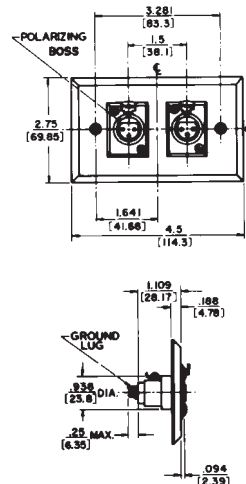

Q-G® WALL PLATE RECEPTACLES

G(*)M WALL PLATE RECEPTACLE

Wall plate with one B3M or B4M male receptacle mounted (in "D"-shaped hole to prevent turning) on standard single electrical outlet box. Cover mounting screws included.

J(*)F WALL PLATE RECEPTACLE

Wall plate with one, D3F or D4F female receptacle. Mounts on standard single electrical outlet box. Cover mounting screws included.

H(*)M WALL PLATE RECEPTACLE

Wall plate with two, B3M or B4M male receptacles mounted (in "D"-shaped holes to prevent turning) on standard single electrical outlet box. Cover mounting screws included.

K(*)F WALL PLATE RECEPTACLE

Wall plate with two, D3F or D4F female receptacles. Mounts on standard single electrical outlet box. Cover mounting screws included.

CCI Solutions
be seen. be heard.

For more information or to order call
1-800-426-8664 or visit www.ccisolutions.com

DIMENSIONS ARE FOR REFERENCE ONLY
Inch
(mm)

NOTE: Contact your Switchcraft Representative for price and delivery.