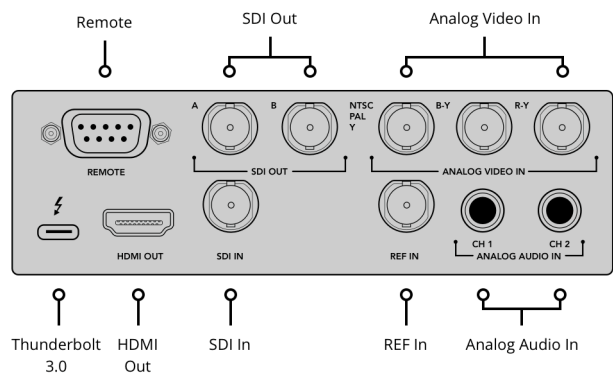

UltraStudio HD Mini

UltraStudio HD Mini features professional broadcast quality connections that include 3G-SDI, analog YUV and composite NTSC/PAL video inputs, along with a reference input. There are also two 1/4" audio connections for analog audio input that work with balanced and HiFi sources. In addition, UltraStudio HD Mini can remote control professional broadcast decks using the built in RS-422 connection. For output, you get dual link 3G-SDI with fill and key, and an HDMI connection for monitoring video with a big screen television!

$495

Connections

SDI Video Inputs

1 x 3Gb/s SD/HD switchable.

SDI Video Outputs

2 x 3Gb/s SD/HD switchable, supports fill and key.

SDI Rates

270Mb, 1.5G, 3G

Optical SDI

None

HDMI Video Inputs

None

HDMI Video Outputs

1 x HDMI 1.4b type A connector.

Analog Video Inputs

Y, B-Y, R-Y/NTSC/PAL.

Analog Video Outputs

None

Analog Audio Inputs

2 x 1/4 inch jack connectors for balanced and unbalanced analog audio.

Analog Audio Outputs

None, embedded audio only.

SDI Audio Inputs

16 Channels embedded in SD and HD.

SDI Audio Outputs

16 Channels embedded in SD and HD.

HDMI Audio Outputs

2 Channels embedded in SD and HD.

Timecode Connection

None. RP-188 only.

Reference Input

Tri-Sync or Black Burst.