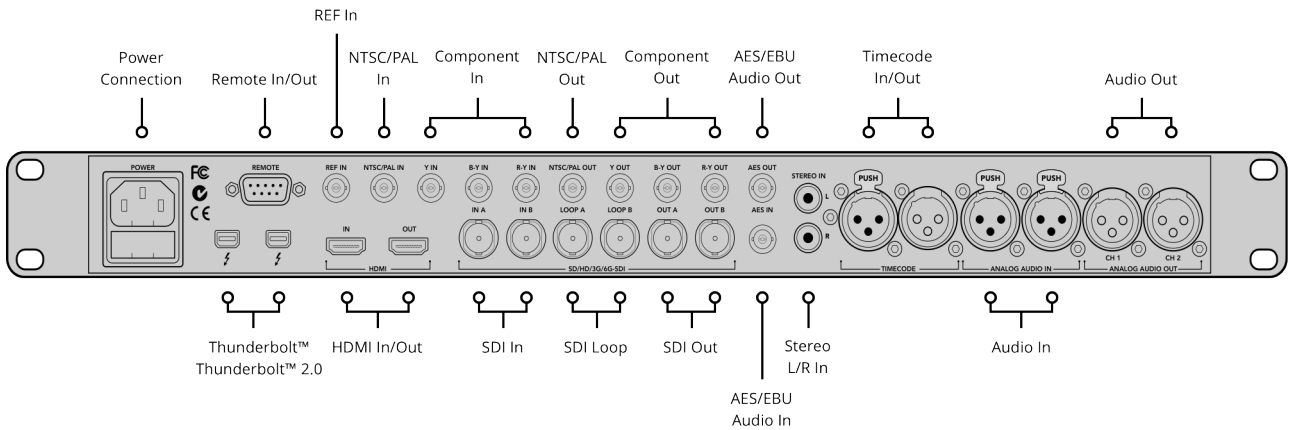

Sync Input

1 x Reference input. Tri-Sync or Black Burst.

Device Control

Sony™ compatible RS422 deck control port. Serial ports TxRx direction reversible under software control.

Computer Interface

Thunderbolt™ or Thunderbolt™ 2