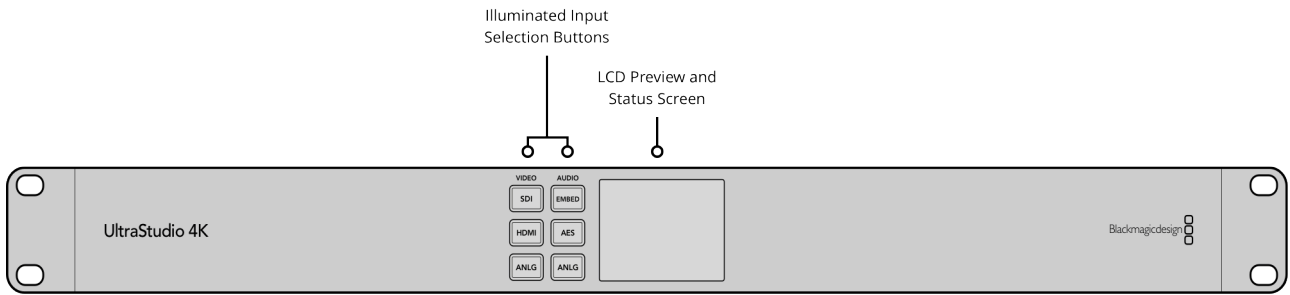

Sync Input

1 x Reference input. Tri-Sync or Black Burst.

Device Control

Sony™ compatible RS422 deck control port. Serial ports TxRx direction reversible under software control.

Computer Interface

Thunderbolt™ or Thunderbolt™ 2