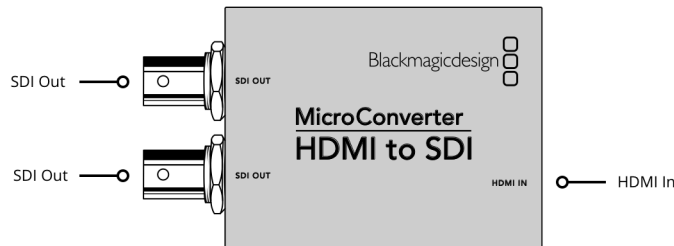

Micro Converter HDMI to SDI wPSU

Take the HDMI output from laptop computers or consumer cameras and convert it to SDI for use with broadcast switchers, routers, monitors and more! The multi rate 3G-SDI automatically switches between all SD and HD formats up to 1080p60. You get 2 SDI outputs, support for Level A and Level B equipment, and power over USB!

$55

Connections

SDI Video Outputs

Automatically matches the SD, HD or 3G-SDI HDMI video input.

HDMI Video Inputs

HDMI Type A in.

Updates, Configurations and Power

Micro USB.

Multi Rate Support

Auto detection of SD or HD.

Reclocking

Yes

Standards

SDI Video Standards

525i59.94 NTSC, 625i50 PAL

HD Video Standards

720p50, 720p59.94, 720p60

1080p23.98, 1080p24, 1080p25, 1080p29.97, 1080p30, 1080p50, 1080p59.94, 1080p60

1080i50, 1080i59.94, 1080i60

SDI Compliance

SMPTE 259M, SMPTE 292M, SMPTE 296M, SMPTE 372M, SMPTE 424M, SMPTE 425M

SDI Video Rates

SDI video connections are switchable between standard definition and high definition, and user selectable level A and B via setup utility.

SDI Color Precision

4:2:2

SDI Color Space

YUV

SDI Auto Switching

Automatically detects SD, HD and 3G-SDI