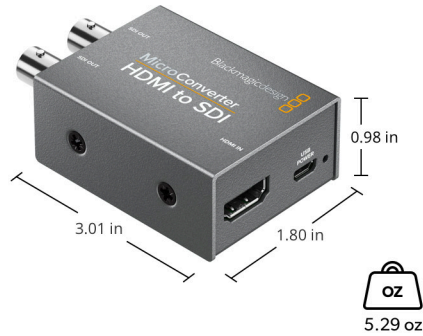

Physical Specifications

Environmental Specifications

Operating temperature

0° to 40° C (32° to 104° F)

Storage temperature

-20° to 60° C (-4° to 140° F)

Relative Humidity

0% to 90% non-condensing

What's Included

Micro Converter HDMI to SDI wPSU

+5V universal power supply with international socket adapters

---

Warranty

3 Year Limited Manufacturer's Warranty.

All items on this website are copyright Blackmagic Design Pty. Ltd. 2018, all rights reserved.
All trademarks are property of their respective owners. MSRP excludes sales taxes/duties and shipping costs.
This website uses remarketing services to advertise on third party websites to previous visitors to our site.
You can opt out at any time by changing cookie settings. [Privacy Policy](#)

Blackmagic Design Authorized Reseller