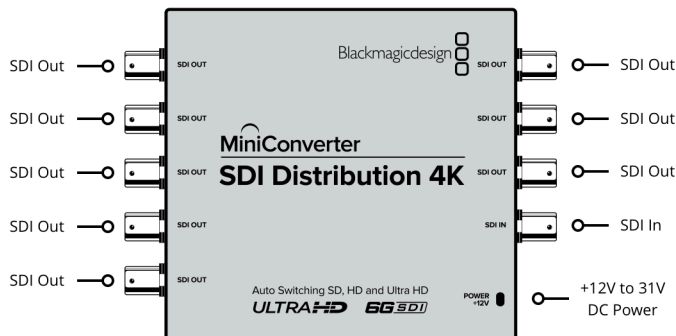

Mini Converter SDI Distribution 4K

When you need to connect to multiple SDI devices, then Mini Converter SDI Distribution 4K is the perfect solution! Connect a single SDI source to 8 re-clocked SDI outputs with automatic switching between all SD-SDI, HD-SDI, 3G-SDI and 6G-SDI video formats, plus all ASI, ancillary and embedded audio formats.

$295

Connections

SDI Video Inputs

Switchable between SD, HD and 6G-SDI.

SDI Video Outputs

8 outputs automatically match the SDI video input.

Reclocking

Yes

Multi Rate Support

Auto detection of SD, HD or 6G-SDI.

Standards

SD Video Standards

525i59.94 NTSC, 625i50 PAL

HD Video Standards

720p50, 720p59.94, 720p60, 1080i50, 1080i59.94, 1080i60, 1080p23.98, 1080PsF23.98, 1080p24, 1080PsF24, 1080p25, 1080PsF25, 1080p29.97, 1080PsF29.97, 1080p30, 1080PsF30, 1080p50, 1080p59.94, 1080p60

2K Video Standards

2K DCI 23.98p, 2K DCI 24p, 2K DCI 25p
2K DCI 23.98PsF, 2K DCI 24PsF, 2K DCI 25PsF