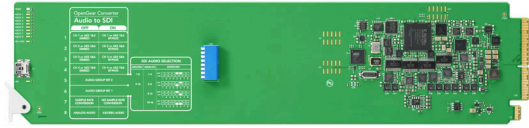

OpenGear Converter Audio to SDI

Includes everything you need to embed 4 channels of analog audio or 8 channels of AES/EBU digital audio into any SDI video connection. Embed audio from audio mixers and analog decks into SDI video for use with SDI routers and decks, or to add extra audio channels to video converters!

\$495

Connections

SDI Video Input

Switchable between SD, HD and 3G-SDI.

SDI Video Output

Automatically matches the SD, HD and 3G-SDI video input.

Analog Audio

4 channels of professional balanced analog audio with openGear™ standard 3 pin connections.

AES/EBU Digital Audio

8 channels of professional balanced digital with openGear™ standard 3 pin connections.

SDI Redundant Input

Automatically switches over if main SDI input is lost.

Multi Rate Support

Auto detection of SD, HD and Level B 3G- SDI inputs.