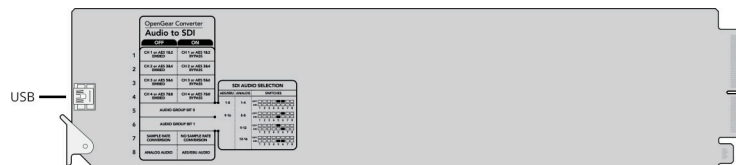

Reclocking

Yes

Standards

SD Format Support

525i59.94 NTSC, 625i50 PAL

HD Format Support

720p50, 720p59.94, 720p60
1080p23.98, 1080p24, 1080p25,
1080p29.97, 1080p30, 1080p50,
1080p59.94, 1080p60
1080PsF23.98, 1080PsF24, 1080PsF25,
1080PsF29.97, 1080PsF30
1080i50, 1080i59.94, 1080i60

SDI Video Rates

SDI video connections are switchable between standard definition and high definition.

SDI Video Sampling

4:2:2

SDI Audio Sampling

Television standard sample rate of 48 kHz and 24-bit.

SDI Color Space

YUV

SDI Auto Switching

Automatically selects between SD-SDI, HD-SDI and 3 Gb/s SDI.