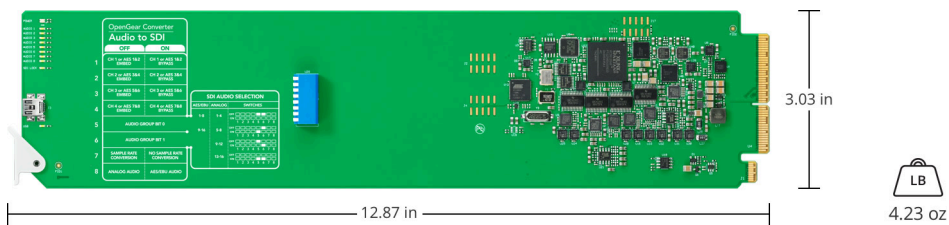

SMPTE 292M, SMPTE 259M, SMPTE 296M,
ITU-R BT.656 and ITU-R BT.601.

Software

Software Control

Mac OS X™ and Windows™ software
upgrade via USB.

Internal Software Upgrade

Via included updater application.

Operating Systems

macOS 10.12 Sierra,
macOS High Sierra
10.13 or later.

Windows 8.1 or
Windows 10.

Settings Control

OpenGear DashBoard network control software, Mini Switches or USB software.

Physical Specifications

Environmental Specifications