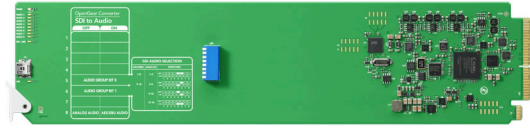

OpenGear Converter SDI to Audio

Includes everything you need to de-embed 4 channels of analog audio or 8 channels of AES/EBU digital audio from any SDI video connection. Easily access the audio in any SDI video connection for output to audio equipment such as audio mixers, analog broadcast decks, audio monitors and more!

\$495

Connections

SDI Video Input

Switchable between SD, HD and Level B 3G-SDI.

SDI Video Output

Automatically matches the SD, HD and 3G-SDI video input.

Analog Audio

4 channels of professional balanced digital with openGear™ standard 3 pin connections.

AES/EBU Digital Audio

8 channels of professional balanced digital with openGear™ standard 3 pin connections.

SDI Redundant Input

Automatically switches over if main SDI input is lost.

Multi Rate Support

Auto detection of SD, HD and Level B 3G-SDI inputs.

4:2:2

SDI Auto Switching

Automatically selects between SD SDI, HD-SDI and 3G-SDI.

Software

Software Control

Mac OS X™ and Windows™ software upgrade via USB.

Internal Software Upgrade

Via included updater application.