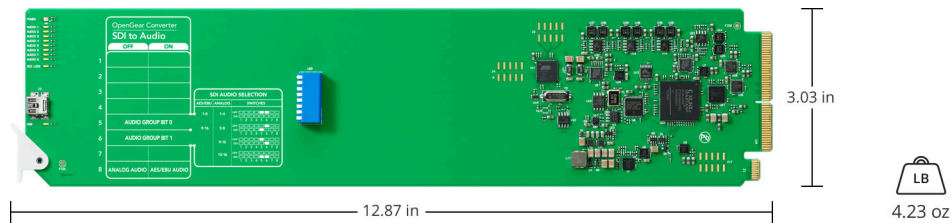

4:2:2

SDI Auto Switching

Automatically selects between SD SDI, HD-SDI and 3G-SDI.

Software

Software Control

Mac OS X™ and Windows™ software upgrade via USB.

Internal Software Upgrade

Via included updater application.

Operating Systems

macOS 10.12 Sierra,
macOS High Sierra
10.13 or later.

Windows 8.1 or
Windows 10.

Settings Control

OpenGear DashBoard network control software, Mini Switches or USB software.

Physical Specifications