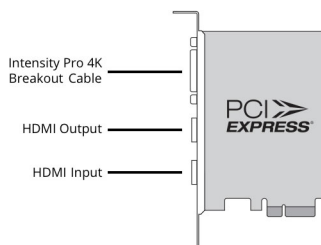

Computer Interface

PCI Express 4 lane, compatible with 4, 8 and 16 lane PCI Express slots.

Supported Codecs

AVC-Intra, AVCHD, Canon XF MPEG2, Digital SLR, DV-NTSC, DV-PAL, DVCPRO50, DVCPROHD, DPX, HDV, XDCAM EX, XDCAM HD, XDCAM HD422, DNxHR & DNxHD, Apple ProRes 4444, Apple ProRes 422 HQ, Apple ProRes 422, Apple ProRes LT, Apple ProRes 422 Proxy, Uncompressed 8-bit 4:2:2, Uncompressed 10-bit 4:2:2, Uncompressed 10-bit 4:4:4.